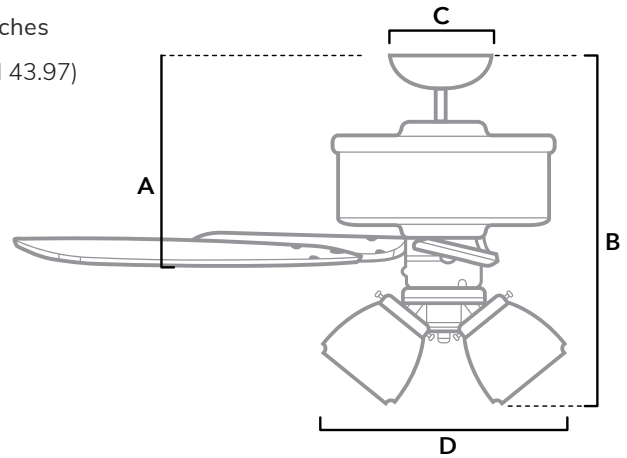

DIMENSIONS

Measured in inches

- A. 9.97 (Angled 43.97)
- B. 16.93
- C. 6.5
- D. 9.82

50885 | Fresh White Body with Fresh White or Natural Wood Blades

ADDITIONAL FINISHES

50882 | Matte Silver Body with Autumn Walnut or Natural Wood Blades

50881 | New Bronze Body with American Walnut or Greyed Walnut Blades

FAN SPECIFICATIONS

Motor Type	Reversible	Wire Length	Control Type	Downrod	Location	Blade #	Add'l Sizes
AC	YES	32" (24" Downrod)	Pull Chains	2" Included	Indoor	5	44", 52"